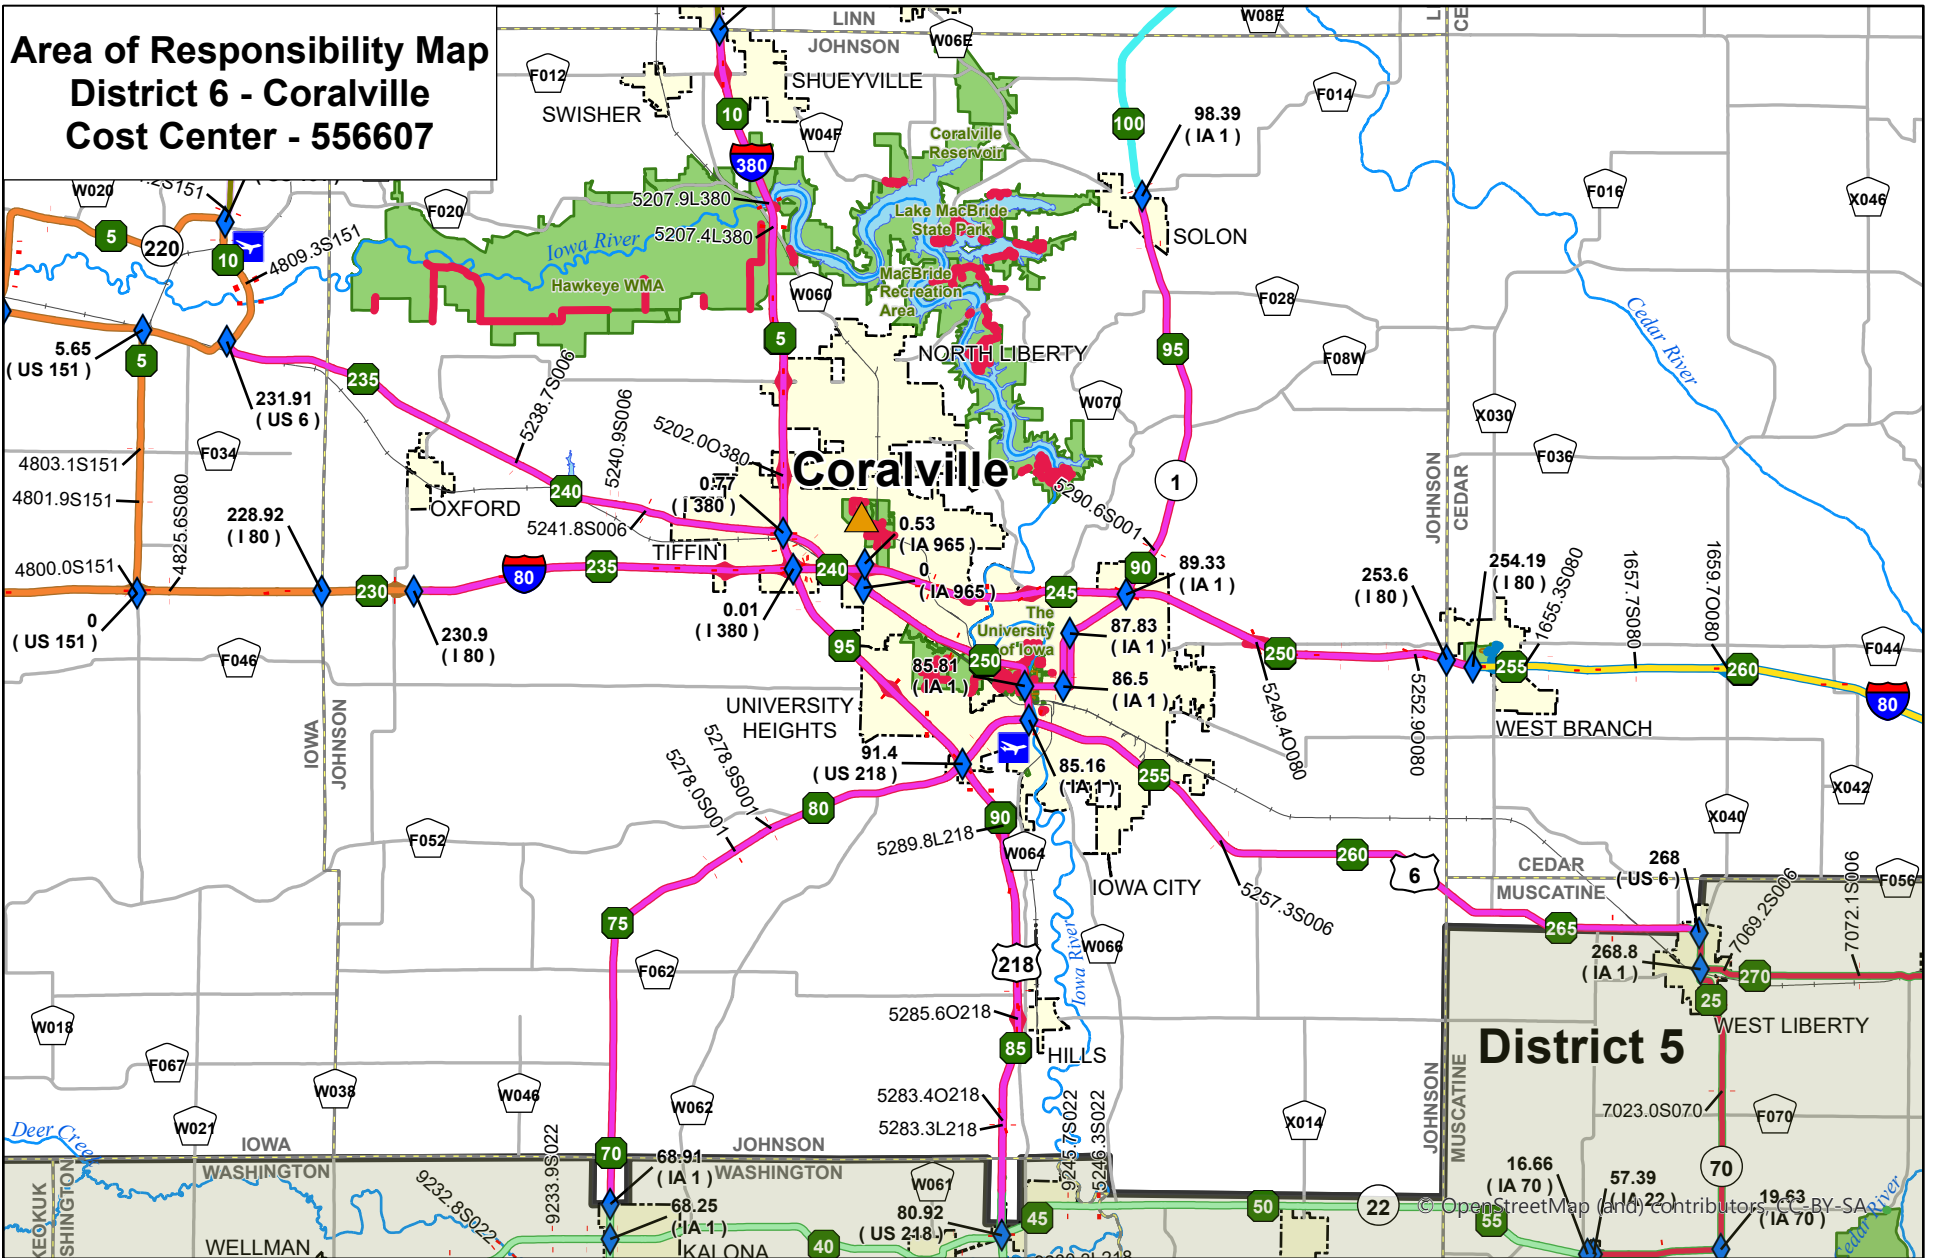

# Area of Responsibility Map District 6 - Coralville Cost Center - 556607

Reference Scale: 1:350,000  
As of August 30, 2021

W:\Highway\Maintenance\GIS\Projects\AreaResponsibility\Maps\GarageMaps\D6\Coralville.aprx

-  Bridges
-  Cost Center Milepost Breaks
-  Maintenance Garages

### Maintenance Districts

District Number

-  1
-  2
-  3
-  4
-  5
-  6