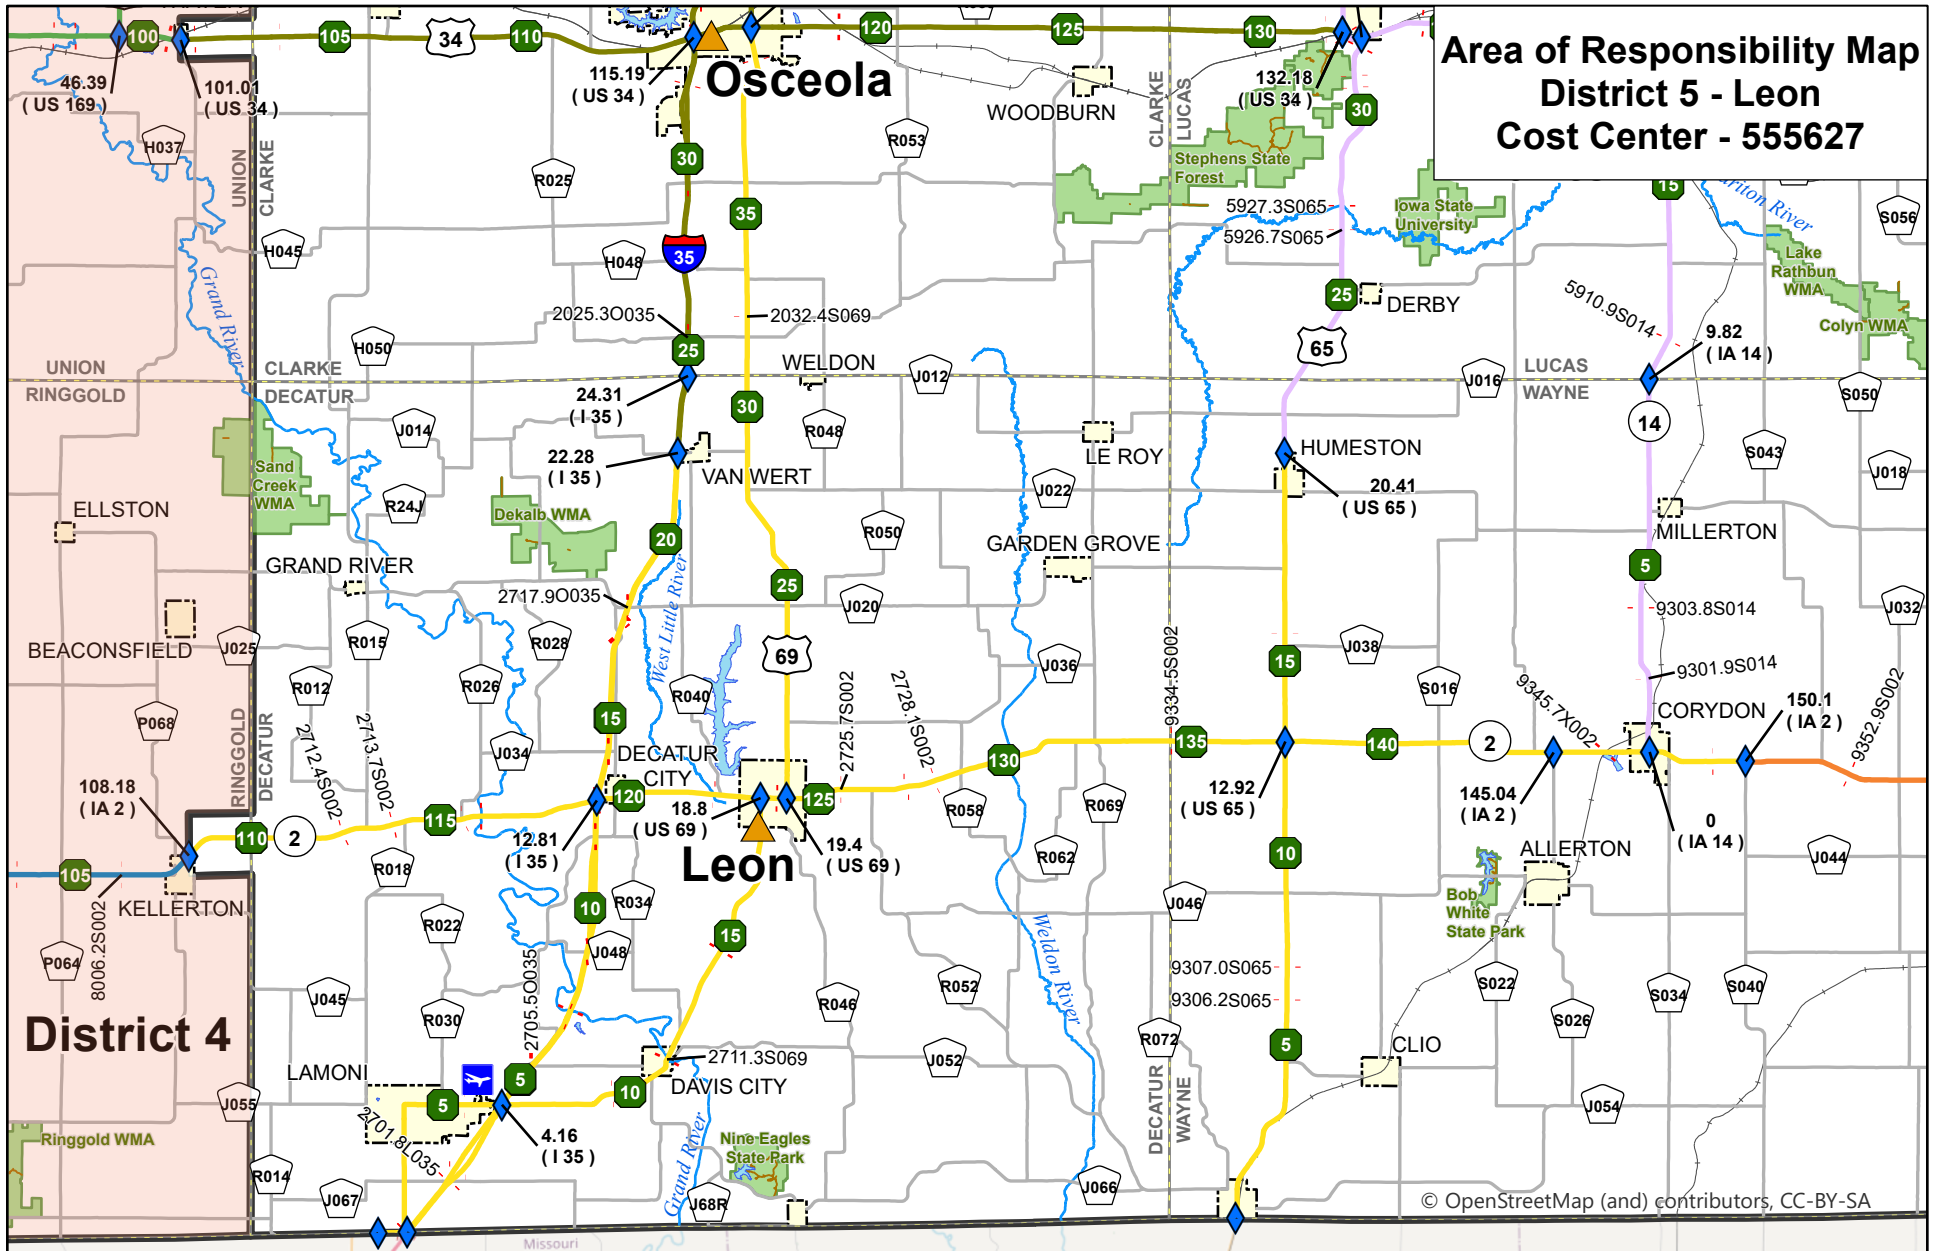

Area of Responsibility Map District 5 - Leon Cost Center - 555627

© OpenStreetMap (and) contributors, CC-BY-SA

Reference Scale: 1:420,000
As of August 27, 2021

W:\Highway\Maintenance\GIS\Projects\AreaResponsibilityMaps\GarageMaps\ID5\Leon.aprx

- Maintenance Districts**
- District Number
 - 1
 - 2
 - 3
 - 4
 - 5
 - 6
- Bridges
 - Cost Center Milepost Breaks
 - Maintenance Garages